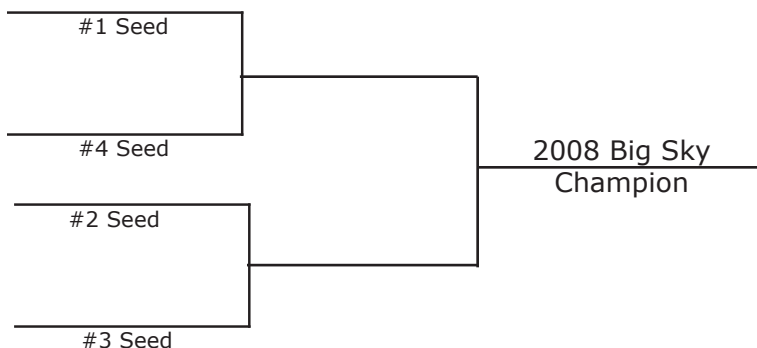

Odorfer totaled two goals and one assist in Northern Arizona's opening weekend against Arizona State and New Mexico. The junior from Prescott, Ariz., missed the 2007 season due to injury, but returned to the pitch with five points in two games. She recorded four shots, with a goal and an assist the Lumberjacks' 4-2 loss against Arizona State on Friday. On Sunday, Northern Arizona played New Mexico to a 1-1 tie, with Odorfer opening the scoring with a goal in the 24th minute.

Other Nominations: Lauren Leale, Portland State; Ashley Askwig, Idaho State; Jessica Zimmerman, Northern Colorado.

**Defense- Michelle Harrison, Idaho State
Freshman Goalkeeper
Danville, Calif.**

Harrison, a freshman from Danville, Calif., played excellent between the posts in her first career game with Idaho State. The true freshman held Utah State in check as she tallied seven saves, against eight shots on goal in the 2-1 double overtime win. Her performance help the Bengals defeat Utah State for the first time since 2003.

Other Nominations: Suzanne Hinton, Portland State.

2008 Big Sky Soccer Preseason Coaches Poll

School (First-Place Votes)	Points
Sacramento State (5)	45
Northern Colorado (2)	37
Weber State (1)	37
Northern Arizona	31
Portland State	26
Idaho State	24
Montana	14
Eastern Washington	10

2008 BIG SKY CONFERENCE SOCCER CHAMPIONSHIP HOSTED BY REGULAR SEASON CHAMPION NOVEMBER 6-9, 2008